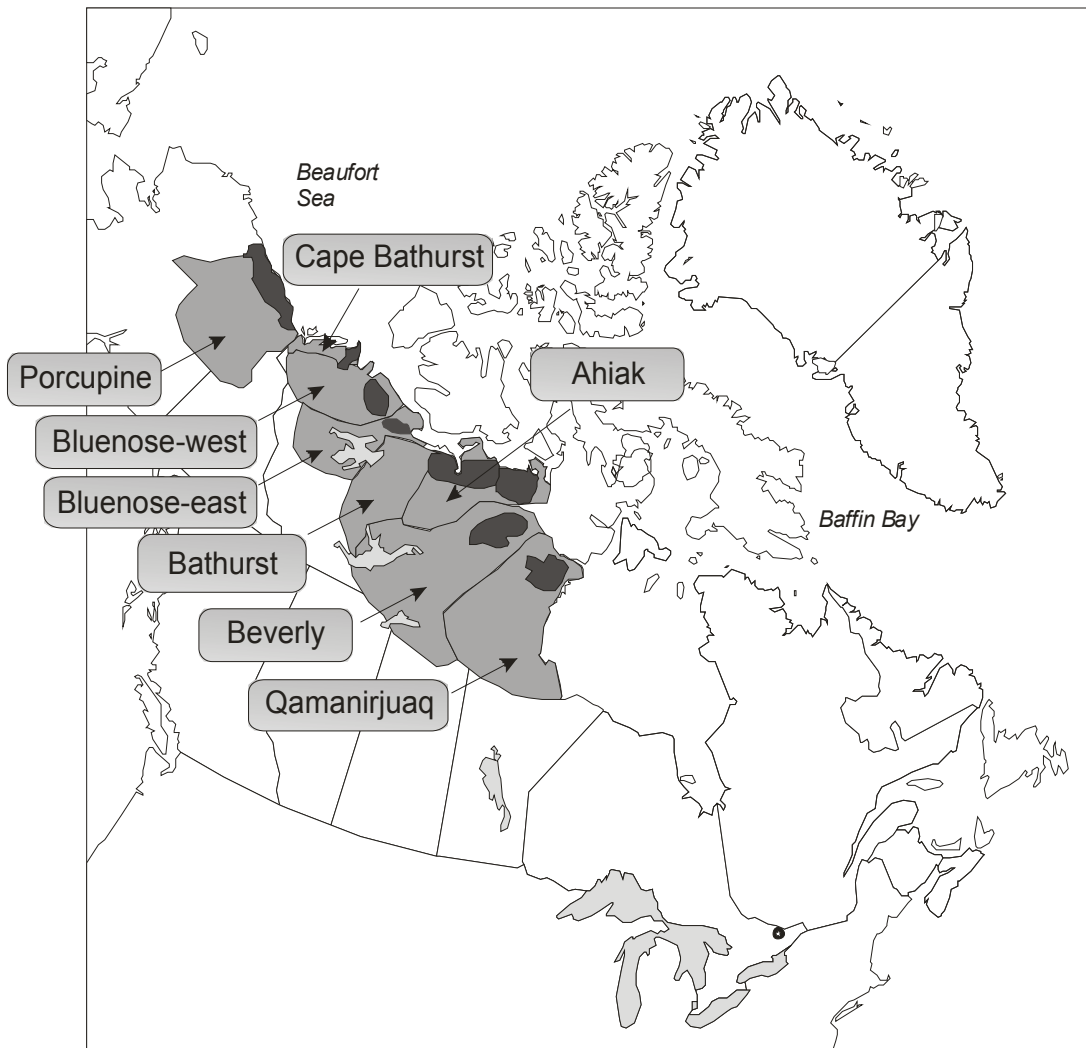

**MAP OF CANADA SHOWING THE APPROXIMATE RANGE AND CALVING GROUNDS OF THE EIGHT MAJOR BARREN-GROUND CARIBOU HERDS IN THE NWT**

Source: [Map is redrawn from Russell et al. 2002.]

Source: Figure 5.3-1 from *NWT Environmental Audit Status of the Environment Report, 2005*