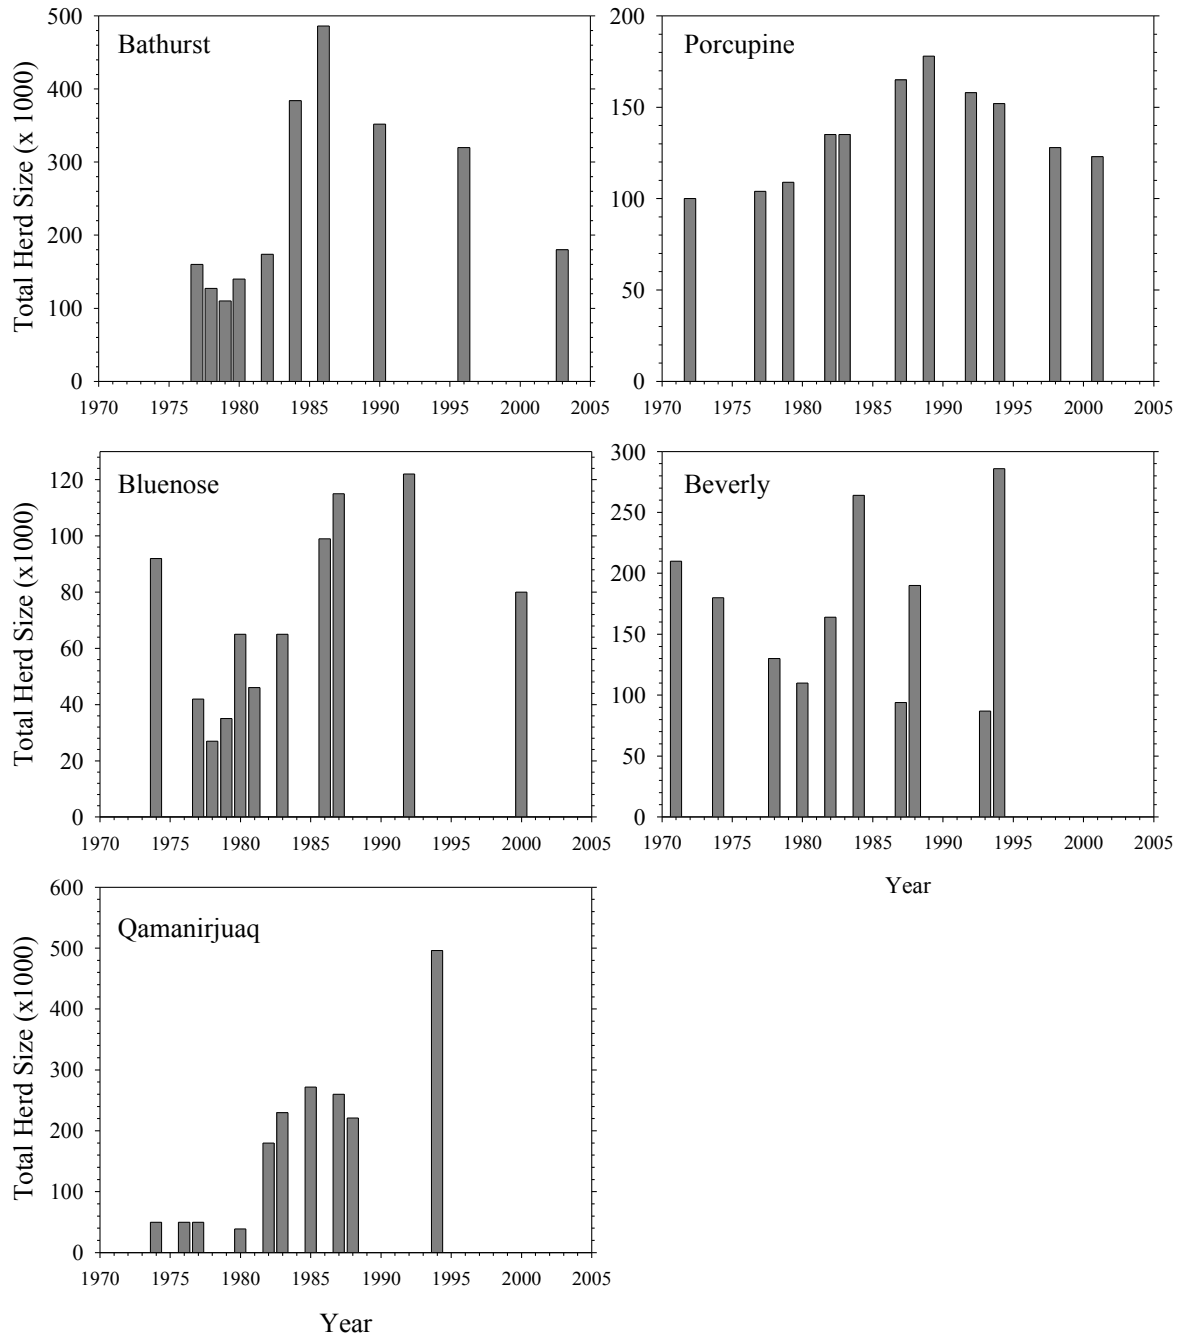

LONG-TERM TRENDS OF POPULATION ESTIMATES FOR THE MAJOR BARREN-GROUND CARIBOU HERDS IN THE NWT

Source: CARMA 2005¹

¹Source: Figure 5.3-2 from *NWT Environmental Audit Status of the Environment Report, 2005*