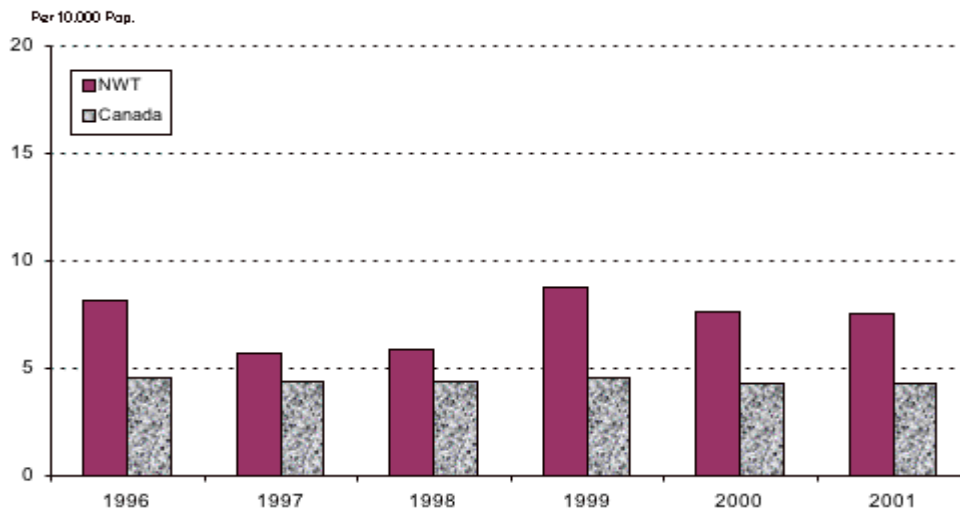

FIGURE 7.2-4
DEATH RATES FROM ACCIDENTS, SUICIDES AND HOMICIDES PER 10,000
POPULATIONS FOR CANADA AND NORTHWEST TERRITORIES

Source: Northwest Territories Bureau of Statistics

Source: Figure 7.2-4 from *NWT Environmental Audit Status of the Environment Report, 2005*