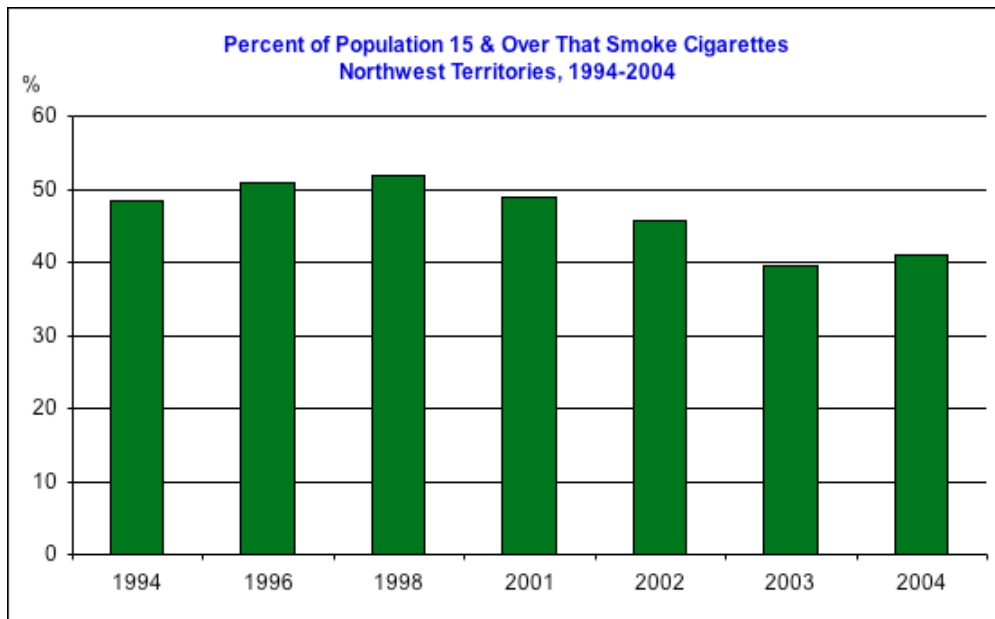

**PERCENT OF POPULATION 15 YEARS AND OVER THAT SMOKE CIGARETTES IN
NORTHWEST TERRITORIES 1994-2004**

Source: Northwest Territories Bureau of Statistics

Source: Figure 7.2-6 from *NWT Environmental Audit Status of the Environment Report, 2005*