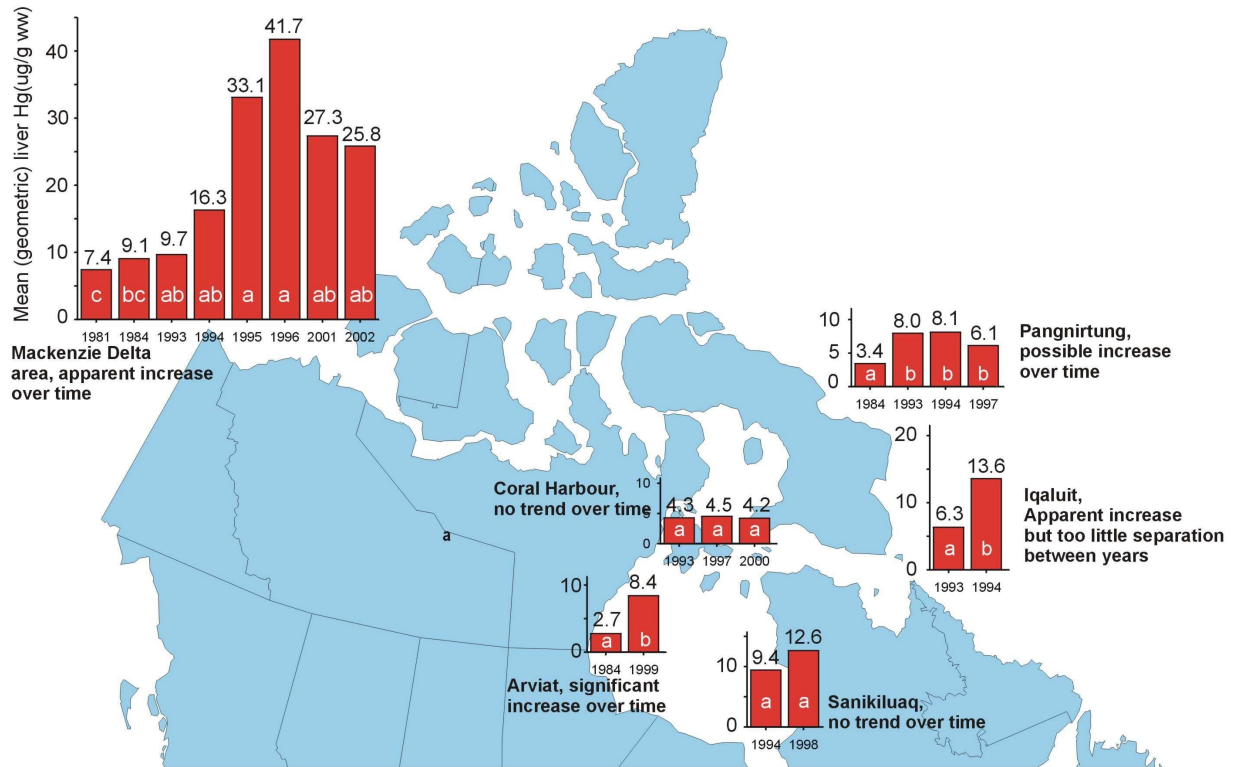

## MEAN TOTAL MERCURY CONCENTRATIONS IN BELUGA LIVER

Source: Stewart and Lockhart 2005).

Source: Figure 4.3-4 from *NWT Environmental Audit Status of the Environment Report, 2005*